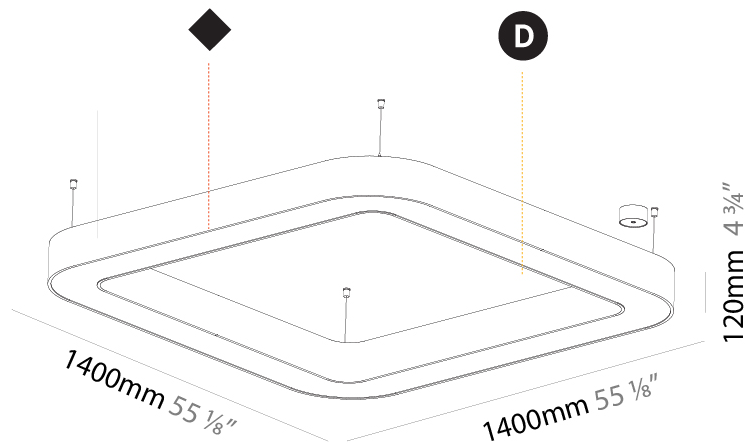

GENERAL

Series: Glorious
Subseries: Glorious Quantum
Brand: Prolicht
Division: Architectural
Mounting Type: Suspension
Mounting Location: Ceiling
Subcategory: Ambient

PHYSICAL

Shape: Square
Length (mm): 1400
Length (in): 55 1/8
Width (mm): 1400
Width (in): 55 1/8
Height (mm): 120
Height (in): 4 3/4
Max. Overall Height (mm): 2120
Max. Overall Height (in): 83 7/16
Light Distribution: Direct / Indirect
Weight (kg): 18.463
Weight (lbs): 40.62
Diffuser: PMMA - Opal or Micro-Prism
Fixture Finish: SSR / BKV / CWI / CRY / HAB / LAG / UFT / ITA / RUA / RUR / MIC / FTG / MYG / TWT / LOD / PUS / FRO / FUP / KIA / POP / BLS / SPG / MEY / GOH / GUM / CHC / COM / ABZ / JAG / OBR / MOS / ROR
Fixture Material: Aluminum

ELECTRICAL

Lamp Type: LED (Zhaga Standard)
Input Wattage (W): 120
Total Output Wattage (W): 96 / 76.8 (3500K)
Dimming: Non-Dimming / Phase Dimming (120Vac only) / 0-10V Dimming
Driver Included: Yes
Driver Location: Integrated
Driver Type: Constant Current - 120 / 277Vac
Driver Class: Class 2
Input Voltage (V): 120 - 277
Constant Current (MA): 350 / 800 (3500K)

LED

Color Temperature (°K): 3000 / 3500 / 4000
Max. Delivered Lumen (lm): 7380 / 7644 / 7800 Direct / 5120 / 5556 / 5400 Indirect
CRI: >80 CRI
Efficiency (%): 69.8
Lamp Life (hrs): 50000

OPTICAL

RATINGS AND CERTIFICATIONS

Certified By: Certified for North American Standards
IP rating: IP20